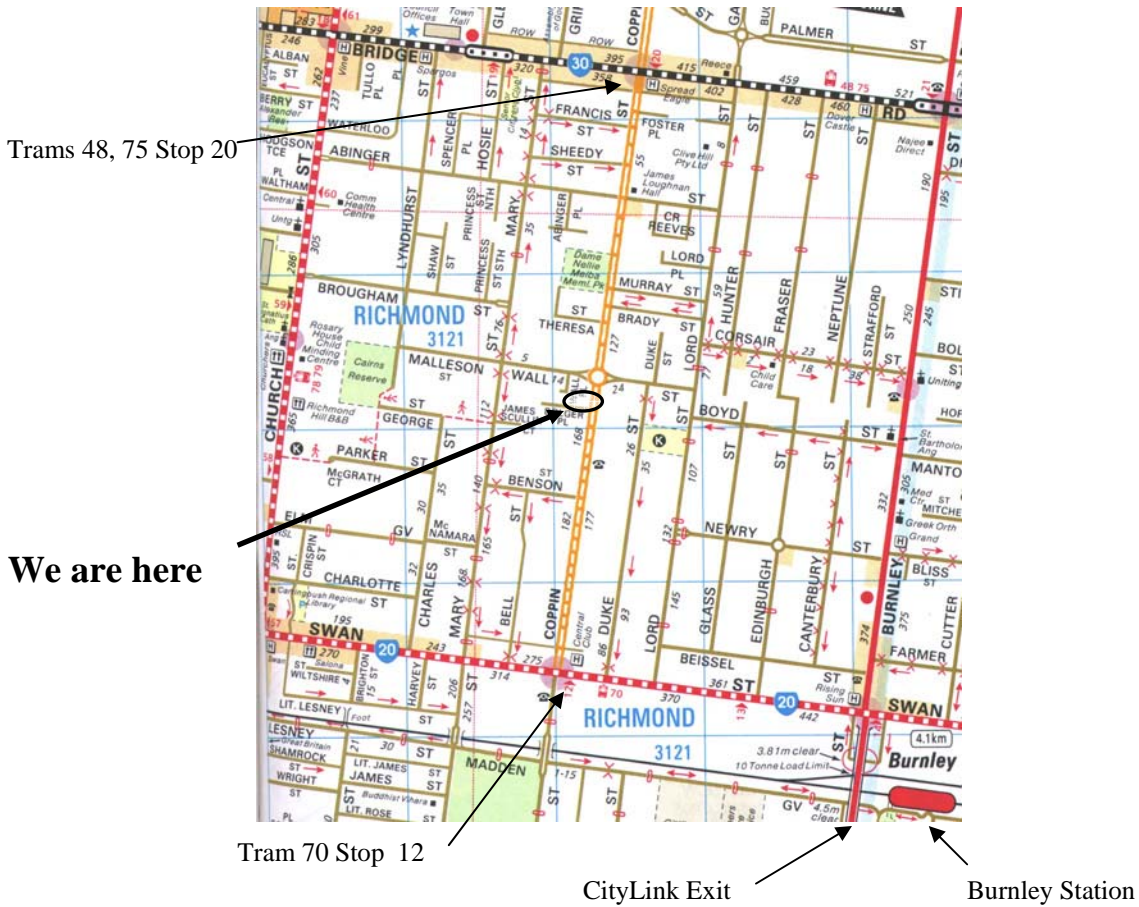

Group Focus 140 Coppin Street Richmond

Melway Map Reference 2H C8

Parking: Free local parking 2Hrs